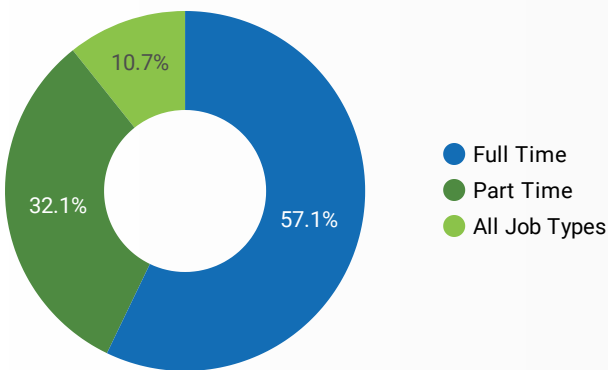

1 - 76 / 76 < >

NOTE: The website data by location is data collected by Google Analytics and cannot be filtered using the age range, gender or tool filters at the top of the page.

JOB-SEEKER REFERRALS

Job Postings
1,354

Employers
754

Services
10

INTERACTIONS BY TOOL

2,578

INTERACTIONS BY AGE GROUP

INTERACTIONS BY GENDER

Source: Job search data is collected from user interactions with the job finding tools on the www.durhamworkforceauthority.ca website.

FILTER

AGE GROUP ▾

GENDER ▾

TOOL ▾

INTEREST BY SKILL TYPE

INTEREST BY SKILL LEVEL

INTEREST BY JOB TYPE

INTEREST BY JOB DURATION