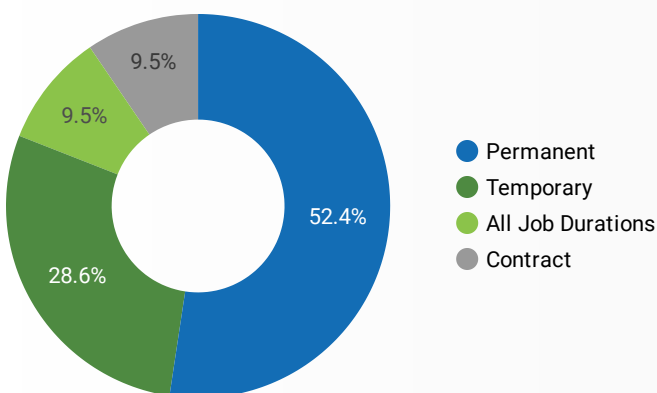

Employers
754

Services
10

INTERACTIONS BY TOOL

2,578

INTERACTIONS BY AGE GROUP

INTERACTIONS BY GENDER

Source: Job search data is collected from user interactions with the job finding tools on the www.durhamworkforceauthority.ca website.

FILTER

AGE GROUP ▾

GENDER ▾

TOOL ▾

INTEREST BY SKILL TYPE

INTEREST BY SKILL LEVEL

INTEREST BY JOB TYPE

INTEREST BY JOB DURATION