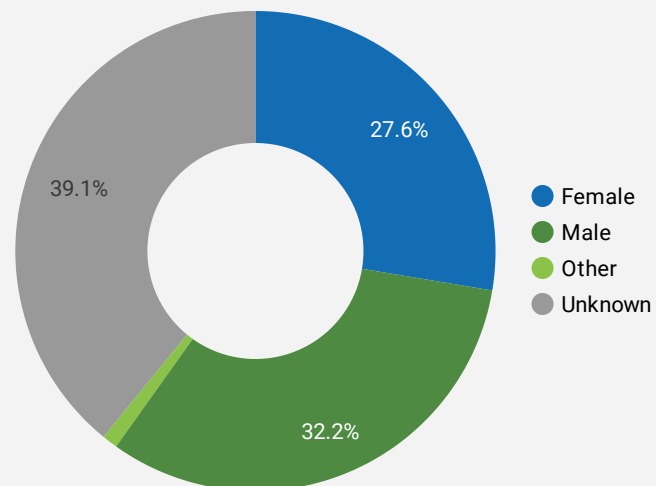

FILTER

AGE GROUP ▾

GENDER ▾

TOOL ▾

WEBSITE TRAFFIC BY LOCATION

City	Users	Pageviews ▾
1. Oshawa	94	741
2. Toronto	70	559
3. Whitby	91	372
4. Pickering	65	209
5. Ajax	34	147
6. Montreal	25	147
7. (not set)	15	116
8. Bowmanville	12	83
9. Brampton	15	79
... Kawartha Lakes	11	65
... Dublin	17	35
... Hamilton	8	33
... Cobourg	2	32
... Markham	3	32
... Grozny	1	29
... Newcastle	1	28
... Windsor	2	26
... Bogota	1	23
... Waterloo	3	22
... Mississauga	3	20
... Oakville	3	20

1 - 76 / 76 < >

NOTE: The website data by location is data collected by Google Analytics and cannot be filtered using the age range, gender or tool filters at the top of the page.

JOB-SEEKER REFERRALS

Job Postings
1,354

Employers
754

Services
10

INTERACTIONS BY TOOL

2,578

INTERACTIONS BY AGE GROUP

INTERACTIONS BY GENDER

Source: Job search data is collected from user interactions with the job finding tools on the www.durhamworkforceauthority.ca website.

FILTER

AGE GROUP ▾

GENDER ▾

TOOL ▾

INTEREST BY SKILL TYPE

INTEREST BY SKILL LEVEL

INTEREST BY JOB TYPE

INTEREST BY JOB DURATION