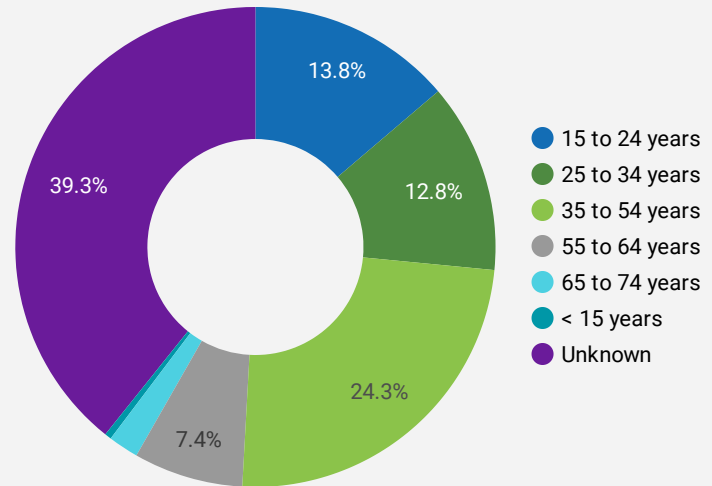

FILTER

AGE GROUP ▾

GENDER ▾

TOOL ▾

WEBSITE TRAFFIC BY LOCATION

City	Users	Pageviews ▾
1. Oshawa	94	741
2. Toronto	70	559
3. Whitby	91	372
4. Pickering	65	209
5. Ajax	34	147
6. Montreal	25	147
7. (not set)	15	116
8. Bowmanville	12	83
9. Brampton	15	79
... Kawartha Lakes	11	65
... Dublin	17	35
... Hamilton	8	33
... Cobourg	2	32
... Markham	3	32
... Grozny	1	29
... Newcastle	1	28
... Windsor	2	26
... Bogota	1	23
... Waterloo	3	22
... Mississauga	3	20
... Oakville	3	20

1 - 76 / 76 < >

NOTE: The website data by location is data collected by Google Analytics and cannot be filtered using the age range, gender or tool filters at the top of the page.

JOB-SEEKER REFERRALS

Job Postings
1,354

Employers
754

Services
10

INTERACTIONS BY TOOL

2,578

INTERACTIONS BY AGE GROUP

INTERACTIONS BY GENDER

Source: Job search data is collected from user interactions with the job finding tools on the www.durhamworkforceauthority.ca website.

FILTER

AGE GROUP ▾

GENDER ▾

TOOL ▾

INTEREST BY SKILL TYPE

INTEREST BY SKILL LEVEL

INTEREST BY JOB TYPE

INTEREST BY JOB DURATION