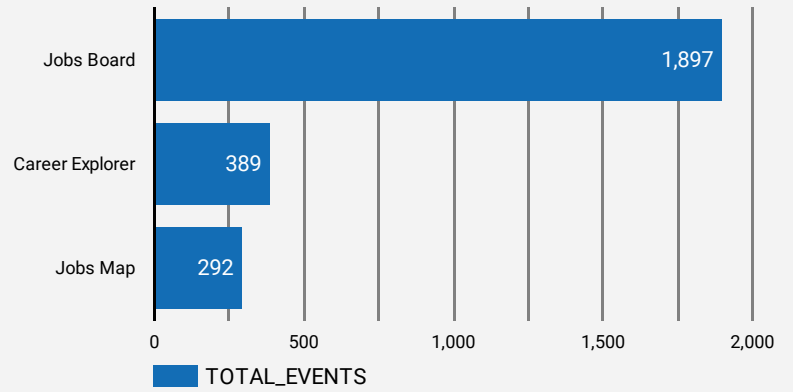

FILTER

AGE GROUP ▾

GENDER ▾

TOOL ▾

WEBSITE TRAFFIC BY LOCATION

City	Users	Pageviews ▾
1. Oshawa	94	741
2. Toronto	70	559
3. Whitby	91	372
4. Pickering	65	209
5. Ajax	34	147
6. Montreal	25	147
7. (not set)	15	116
8. Bowmanville	12	83
9. Brampton	15	79
... Kawartha Lakes	11	65
... Dublin	17	35
... Hamilton	8	33
... Cobourg	2	32
... Markham	3	32
... Grozny	1	29
... Newcastle	1	28
... Windsor	2	26
... Bogota	1	23
... Waterloo	3	22
... Mississauga	3	20
... Oakville	3	20

1 - 76 / 76 < >

NOTE: The website data by location is data collected by Google Analytics and cannot be filtered using the age range, gender or tool filters at the top of the page.

JOB-SEEKER REFERRALS

Job Postings
1,354

Employers
754

Services
10

INTERACTIONS BY TOOL

2,578

INTERACTIONS BY AGE GROUP

INTERACTIONS BY GENDER

Source: Job search data is collected from user interactions with the job finding tools on the www.durhamworkforceauthority.ca website.