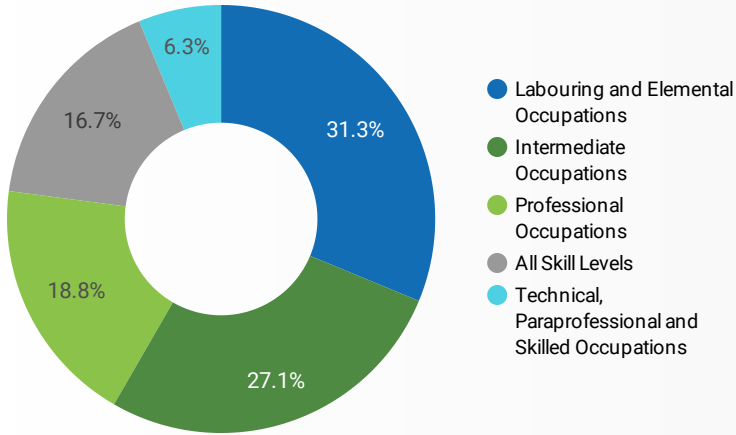

1 - 76 / 76 < >

NOTE: The website data by location is data collected by Google Analytics and cannot be filtered using the age range, gender or tool filters at the top of the page.

JOB-SEEKER REFERRALS

Job Postings
1,354

Employers
754

Services
10

INTERACTIONS BY TOOL

2,578

INTERACTIONS BY AGE GROUP

INTERACTIONS BY GENDER

Source: Job search data is collected from user interactions with the job finding tools on the www.durhamworkforceauthority.ca website.

FILTER

AGE GROUP ▾

GENDER ▾

TOOL ▾

INTEREST BY SKILL TYPE

INTEREST BY SKILL LEVEL

INTEREST BY JOB TYPE

INTEREST BY JOB DURATION