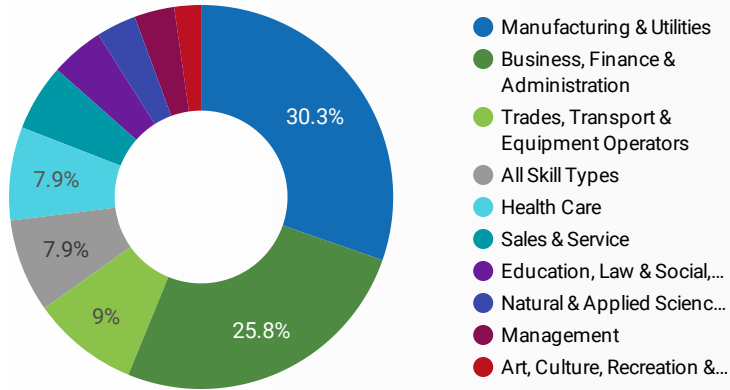

1 - 76 / 76 < >

NOTE: The website data by location is data collected by Google Analytics and cannot be filtered using the age range, gender or tool filters at the top of the page.

JOB-SEEKER REFERRALS

Job Postings
1,354

Employers
754

Services
10

INTERACTIONS BY TOOL

2,578

INTERACTIONS BY AGE GROUP

INTERACTIONS BY GENDER

Source: Job search data is collected from user interactions with the job finding tools on the www.durhamworkforceauthority.ca website.

FILTER

AGE GROUP ▾

GENDER ▾

TOOL ▾

INTEREST BY SKILL TYPE

INTEREST BY SKILL LEVEL

INTEREST BY JOB TYPE

INTEREST BY JOB DURATION