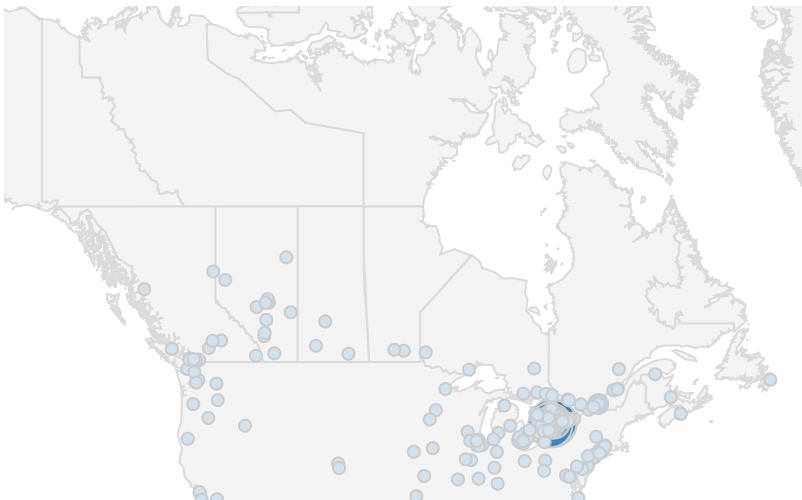

FILTER

AGE GROUP ▾

GENDER ▾

TOOL ▾

WEBSITE TRAFFIC BY LOCATION

City	Users	Pageviews ▾
1. Oshawa	94	741
2. Toronto	70	559
3. Whitby	91	372
4. Pickering	65	209
5. Ajax	34	147
6. Montreal	25	147
7. (not set)	15	116
8. Bowmanville	12	83
9. Brampton	15	79
... Kawartha Lakes	11	65
... Dublin	17	35
... Hamilton	8	33
... Cobourg	2	32
... Markham	3	32
... Grozny	1	29
... Newcastle	1	28
... Windsor	2	26
... Bogota	1	23
... Waterloo	3	22
... Mississauga	3	20
... Oakville	3	20

1 - 76 / 76 < >

NOTE: The website data by location is data collected by Google Analytics and cannot be filtered using the age range, gender or tool filters at the top of the page.

JOB-SEEKER REFERRALS

Job Postings
1,354

TOP EMPLOYERS & AGENCIES

EMPLOYER	POSTINGS ▾
Kijiji Jobs	29
Durham Recruiting	20
Lakeridge Health	19
Adecco	16
UPS Canada	15
City of Oshawa	14
Randstad	13
Rubicon Hr Canada	12
Coughlan Group of Companies	12
York Region	12
Walmart Canada	11
Loblaw	11
Durham District School Board	10
Home Depot of Canada Inc.	10
Town of Ajax	10