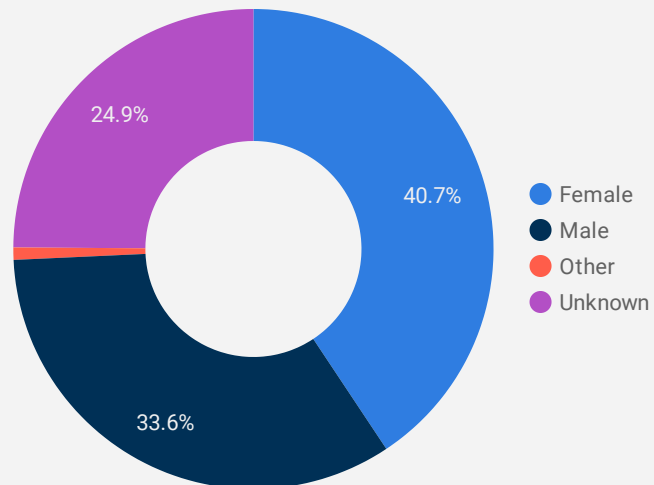

1 - 100 / 110 < >

2 1,440

NOTE: The website data by location is data collected by Google Analytics and cannot be filtered using the age range, gender or tool filters at the top of the page.

JOB-SEEKER REFERRALS

Job Postings
471

Employers
146

Services
9

INTERACTIONS BY TOOL

2,541

INTERACTIONS BY AGE GROUP

INTERACTIONS BY GENDER

Source: Job search data is collected from user interactions with the job finding tools on the jobsinbruce.ca website.