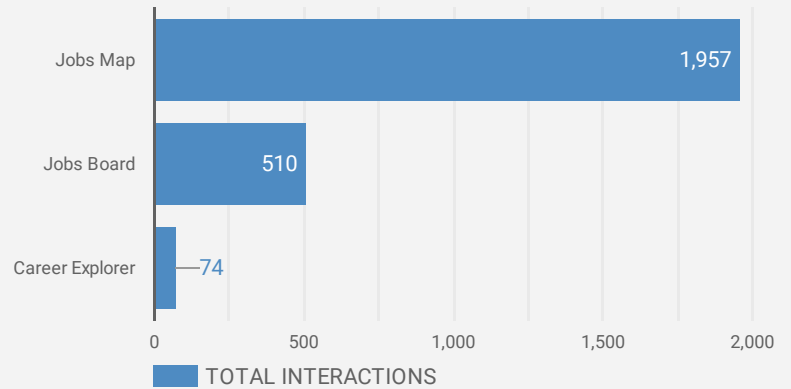

FILTER

AGE GROUP ▾

GENDER ▾

TOOL ▾

WEBSITE TRAFFIC BY LOCATION

	City	Users	Pageviews ▾
1.	Saugeen Shores	175	1,440
2.	Hanover	55	754
3.	(not set)	105	720
4.	Toronto	71	439
5.	Owen Sound	73	396
6.	Hamilton	23	361
7.	Kincardine	43	189
8.	London	24	175
9.	Kitchener	23	160
10.	South Bruce Peninsula	36	151
11.	Brampton	25	112
12.	Wingham	13	110
13.	Durham	10	70
14.	Barrie	2	64
15.	Goderich	10	53
16.	Collingwood	6	52
17.	Windsor	7	45
18.	Meaford	13	44
19.	Burlington	3	43
20.	Minto	6	40
21.	Orangeville	2	40

1 - 100 / 110 < >

2 1,440

NOTE: The website data by location is data collected by Google Analytics and cannot be filtered using the age range, gender or tool filters at the top of the page.

JOB-SEEKER REFERRALS

Job Postings
471

Employers
146

Services
9

INTERACTIONS BY TOOL

2,541

INTERACTIONS BY AGE GROUP

INTERACTIONS BY GENDER

Source: Job search data is collected from user interactions with the job finding tools on the jobsinbruce.ca website.