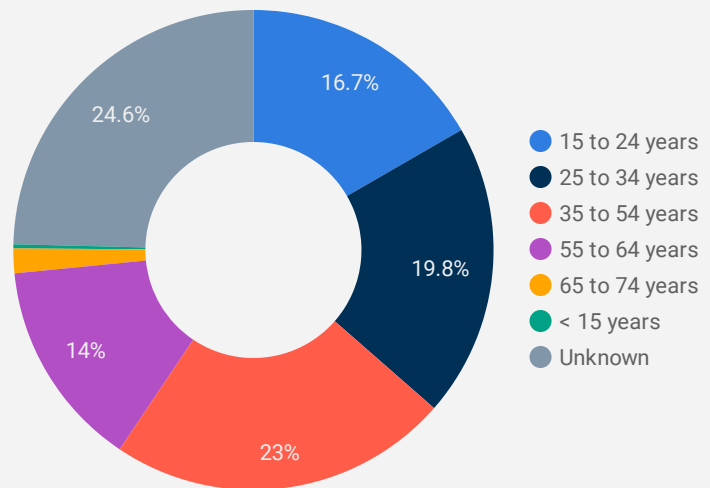

1 - 100 / 110 < >

2 1,440

NOTE: The website data by location is data collected by Google Analytics and cannot be filtered using the age range, gender or tool filters at the top of the page.

JOB-SEEKER REFERRALS

Job Postings
471

Employers
146

Services
9

INTERACTIONS BY TOOL

2,541

INTERACTIONS BY AGE GROUP

INTERACTIONS BY GENDER

Source: Job search data is collected from user interactions with the job finding tools on the jobsinbruce.ca website.